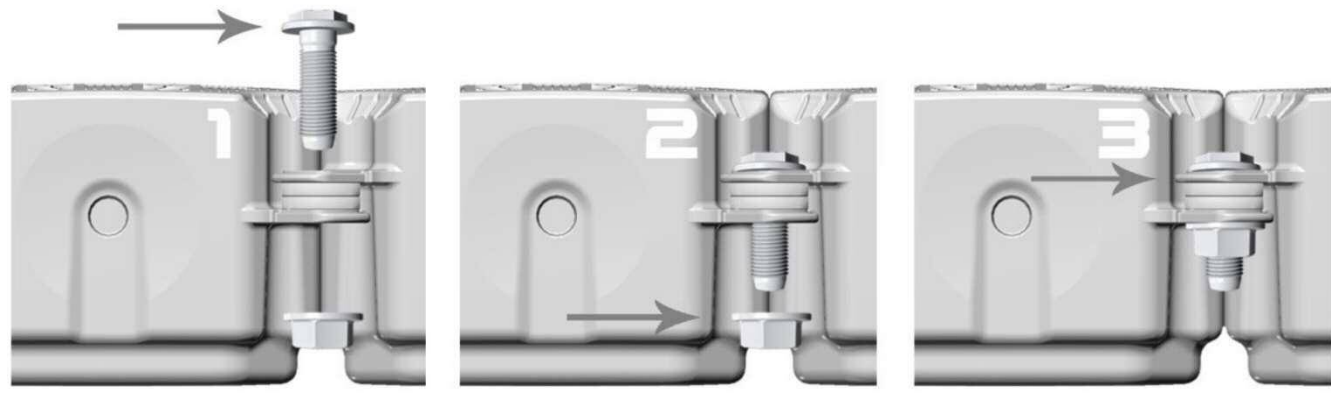

High density polyethylene – Simple and fast – Lightweight and robust security – Offers unlimited configurations and applications – Anti skid surface

<http://www.ecoetech.com/tdock.html>

Email: info@ecoestates.us or info@ecoetech.com

Lug Connector

Roll on

Depending on your boat, to ease your drive on experience, we may suggest this new type of drive on. Therefore it is perfectly suitable to your normal boat, rib or aqua scooter. Just like all our cubes, our drive on cubes are durable and are maintenance free. This will make our product durable for a lifetime. Our products are made of recycled materials which are to food grade standards ensuring that they will not damage the environment and are always safe to use.